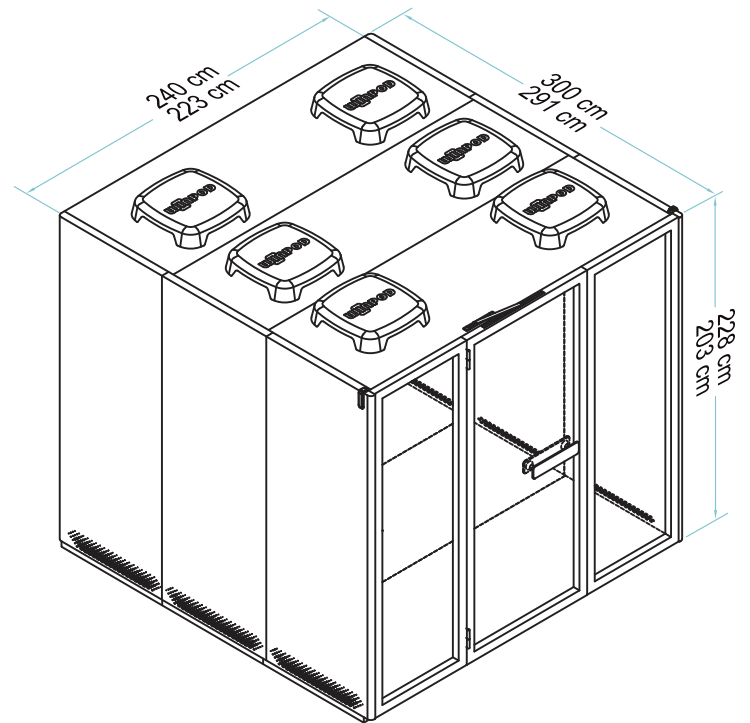

M POD 3.0 Plus

M POD 3.0 Plus can accommodate up to seven people. Its comfortable and well-ventilated space support users to increase work efficiency and productivity.

Apart from the meeting table and L-shaped sofa, a bare unit is also available for your customised fittings.

- Selections Of Furnishing:
  - Exclusive L-Shaped Sofa
  - Meeting Table with Integrated Charging Ports
  - Bare Unit
- TV Bracket with AC Power Socket (optional)
- Whiteboard (optional)
- Power Consumption: 0.47 A
- CABIN Weight: 833 kg.
- Net Weight: 914.85 kg

*Chairs and TV not included