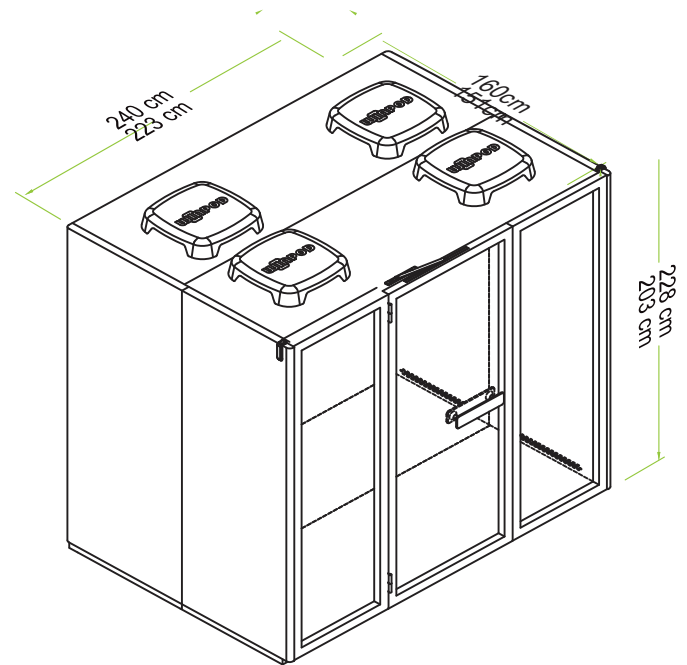

Q POD 3.0 Plus

Q POD 3.0 Plus comfortably fits up to four people, making it ideal for small meetings and discussions. The meeting table, equipped with integrated charging ports, is perfect for productive conversations and brainstorming sessions. An optional comfortable sofa offers a casual yet private setting for the group.

- Selections Of Furnishing:
  - Exclusive Comfortable Sofa
  - Meeting Table with Integrated Charging Ports
  - Bare Unit
- TV Bracket with AC Power Socket (optional)
- Whiteboard (optional)
- Power Consumption: 0.4 A
- CABIN Weight: 681 kg.

*Side table and TV not included