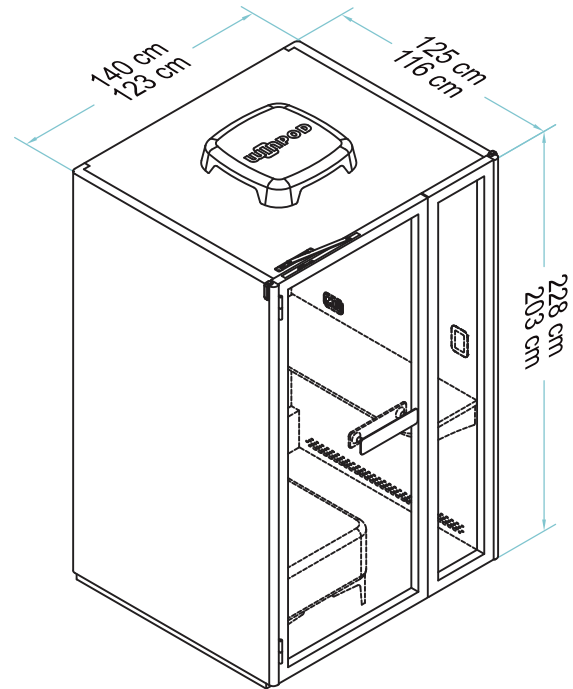

W POD 3.0 Plus

W POD 3.0 Plus has a unique extendable desktop with multiple functions. This ergonomic feature allows you to adjust your working position while providing a storage space. This spacious cabin is suitable for individuals (can fit up to 2 pax) who want to work over a long period.

- Extendable Desktop
- Exclusively Designed Sofa with Backrest
- Caster
- Power Consumption: 0.18 A
- CABIN Weight: 363.7 kg