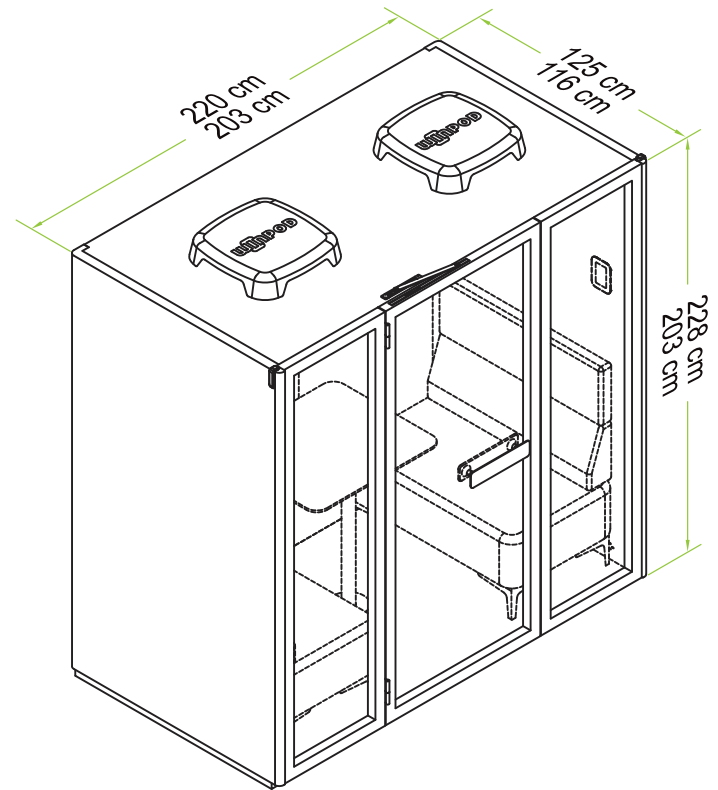

D POD 3.0 Plus

D POD 3.0 Plus can accommodate two to four people. The sofas come with a comfortable backrest, allowing users to carry out discussions in a relaxed manner, most importantly free of disturbances.

- Laminated Desktop
- Exclusively Designed Sofa with Backrest
- Caster
- Power Consumption: 0.33 A
- CABIN Weight: 497.65 kg