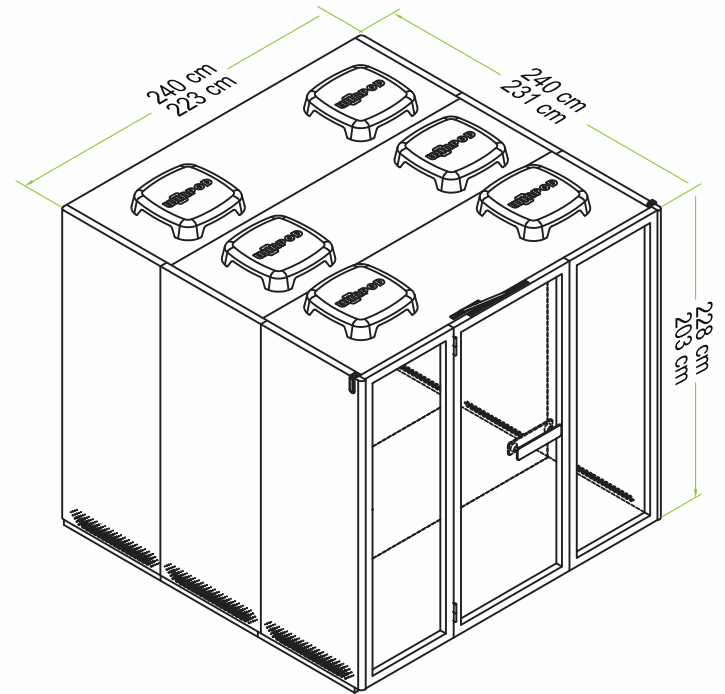

C POD 3.0 Plus

C POD 3.0 Plus fits up to five people, ideally for meeting, entertainment or relaxing. The meeting table with integrated charging ports is perfect for discussion and brainstorming. Choice of L-shaped sofa offers a casual yet private moment for the group.

- Selections Of Furnishing:
  - Exclusive L-Shaped Sofa
  - Meeting Table with Integrated Charging Ports
  - Bare Unit
- TV Bracket with AC Power Socket (optional)
- Whiteboard (optional)
- Power Consumption: 0.47 A
- CABIN Weight: 833 kg.

*Side table and TV not included