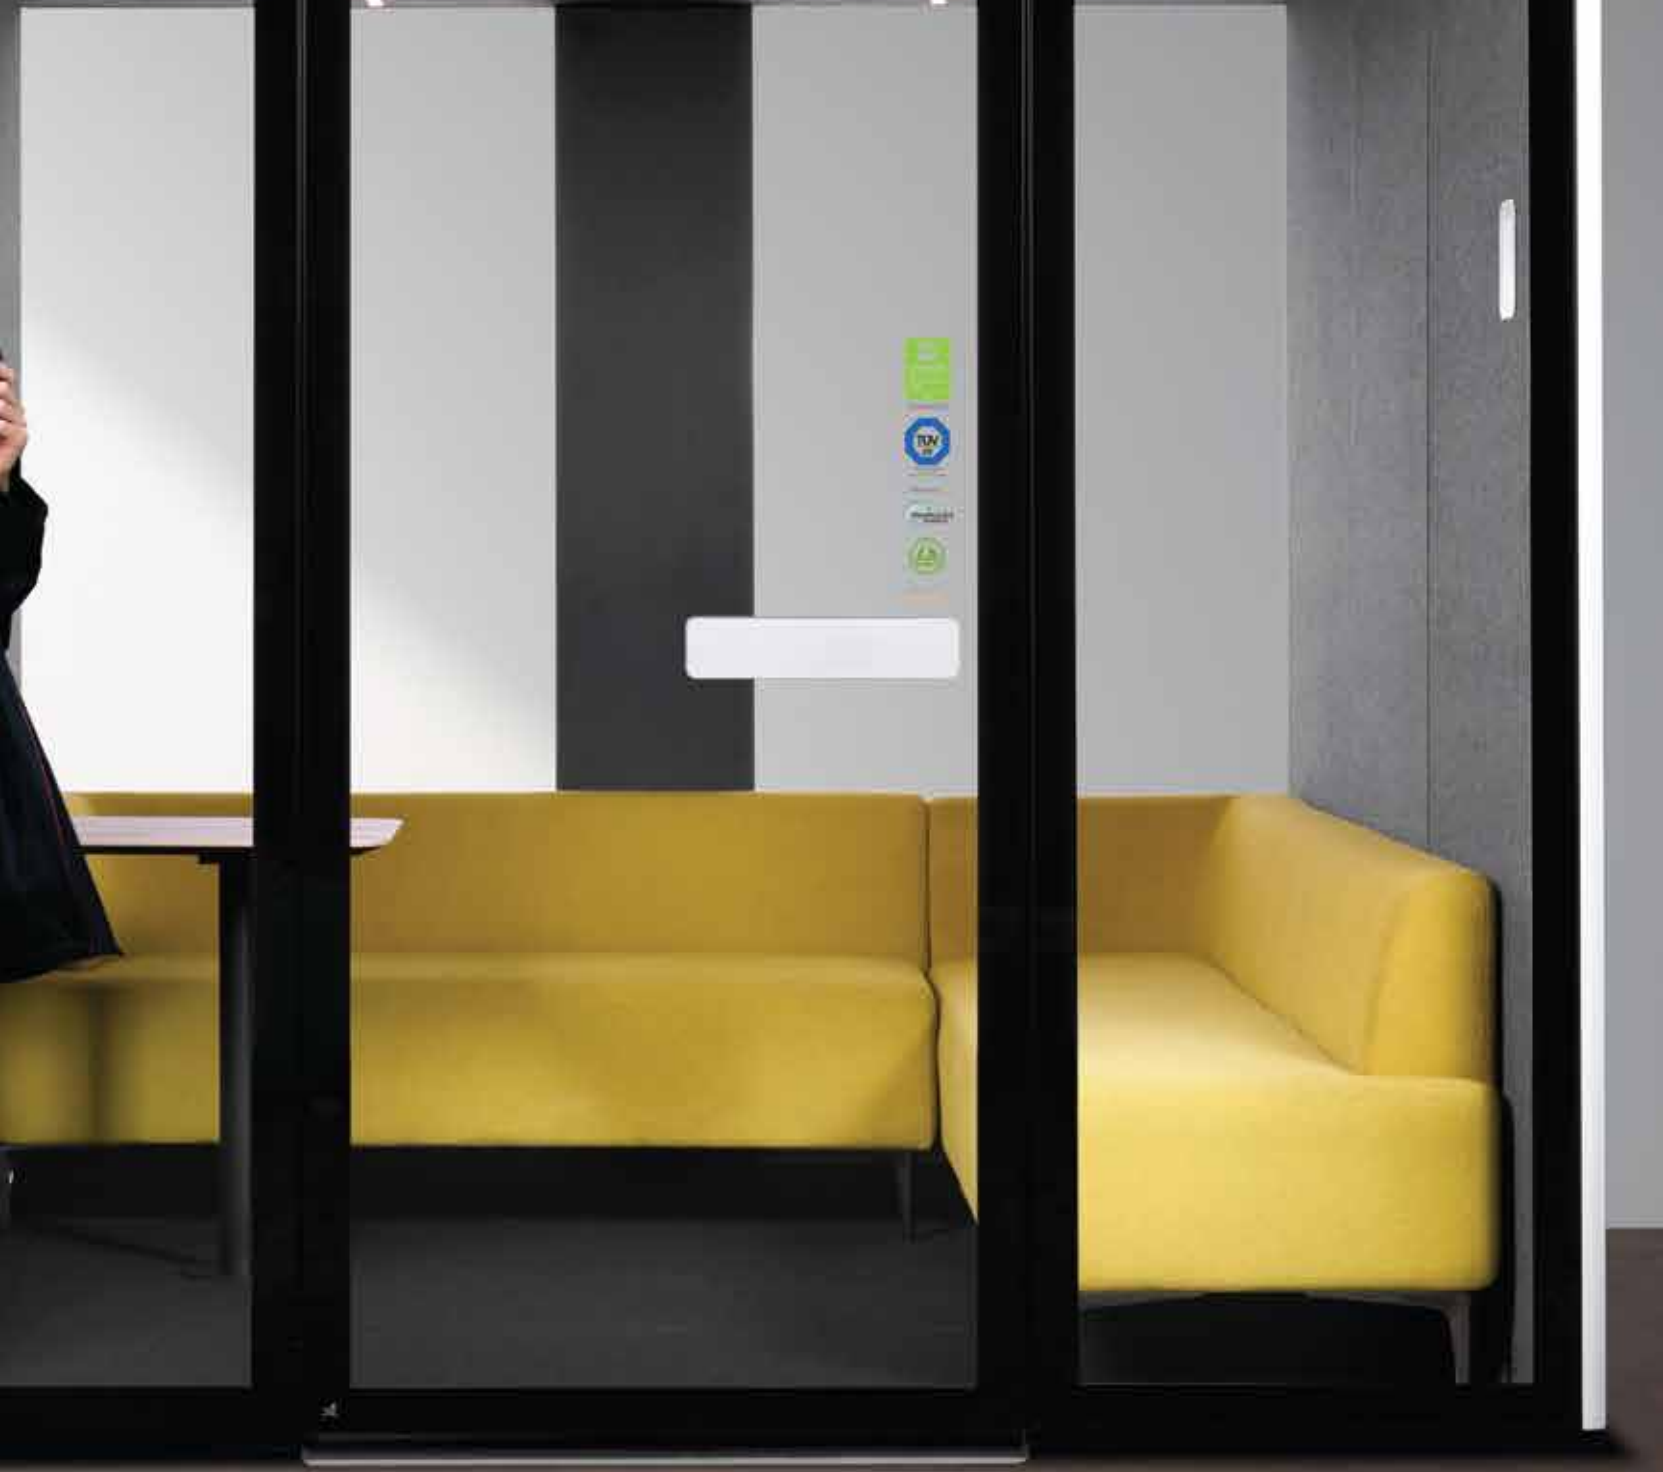

# Your Space. Your Call.

At WINPOD, we believe that form and function should work in tandem. Aesthetical design with task-based functionality and ergonomical desks will enhance the employee's experience while they are working in the pods. With a wide range of colours and materials to choose from we are confident that our portable training cabin will be a chic and beautiful addition to your office.