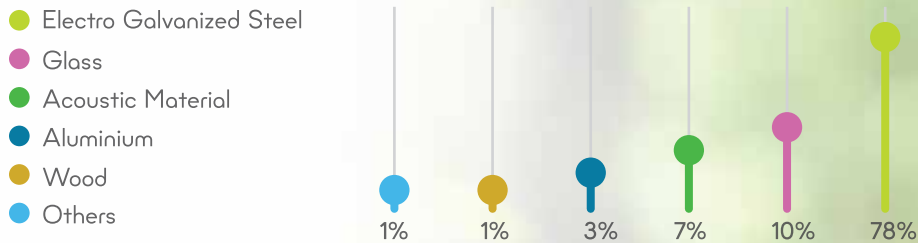

Recyclable and sustainable

Sustainability is no longer an option. It is now ingrained in the way we do business. WINPOD is proud to claim that 98% of all the materials used in our products are recyclable. Especially the acoustic materials - they are 100% polyester and have been tested by the relevant authorities, proven to be harmless to the environment.

One of our notable commitments to a greener environment is using galvanised steel to create 78% of an S Pod 3.0 Plus.

S POD 3.0 Plus