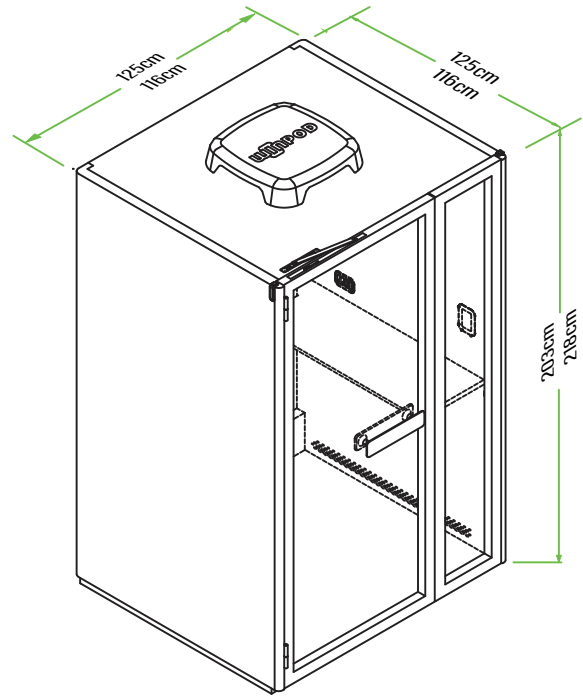

- Laminated Desktop
- Caster
- Power Consumption: 0.18 A
- POD Weight: 265.55 kg

*\*High stool not included*

**NEW**   
Size

# P POD 3.0 Plus

P POD 3.0 Plus is an extendable cabin that from a single-person unit to a larger space. It offers a wider private environment ideal for tasks requiring high confidentiality, such as phone calls, video conferences, and focused office work.